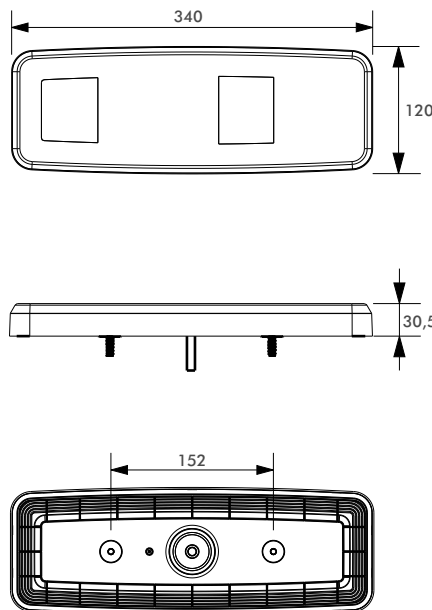

Zeichnung
Drawing

Anbaulage
Fixation

Horizontal/
horizontal

Weitere Produkte finden Sie im PROPLAST-Katalog oder auf www.proplast-online.de

www.proplast-online.de